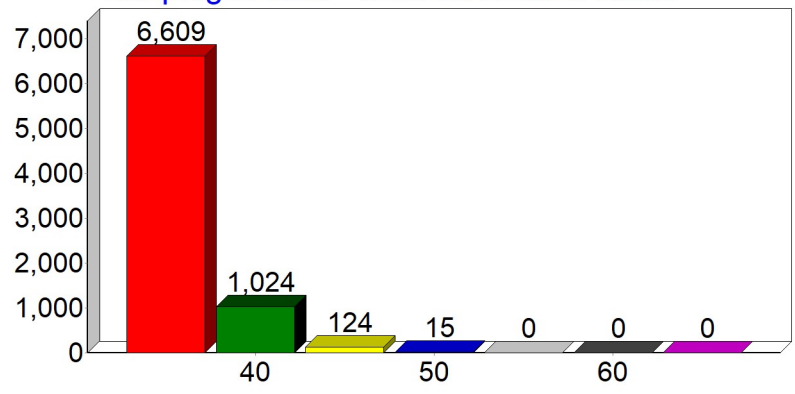

Ruspidge & Soudley Parish Council

SpeedWatch

VAS data report for the period January - March 2023

Buckshaft Road - from St White's Road *

Highest speed recorded this period:
55 MPH

Total below 30 mph:	33212
Total above 30 mph:	10146
Grand total:	43358
% above 30 mph:	23

Ruspidge Road - from St White's Road *

Total below 30 mph:	61483
Total above 30 mph:	7772
Grand total:	69255
% above 30 mph:	11

Soudley - from the Heritage Centre *

The Vehicle Activated Signs (VAS) were funded by the PCC through a grant to the Parish

Total below 30 mph:	16316
Total above 30 mph:	7844
Grand total:	24160
% above 30 mph:	32

* Direction; this is the direction FROM which vehicles are approaching the VAS (Vehicle Activated Sign)
Signs are located: Junction of Ruspidge Road and Railway Road, beside Soudley ponds and near No. 7a Buckshaft Road