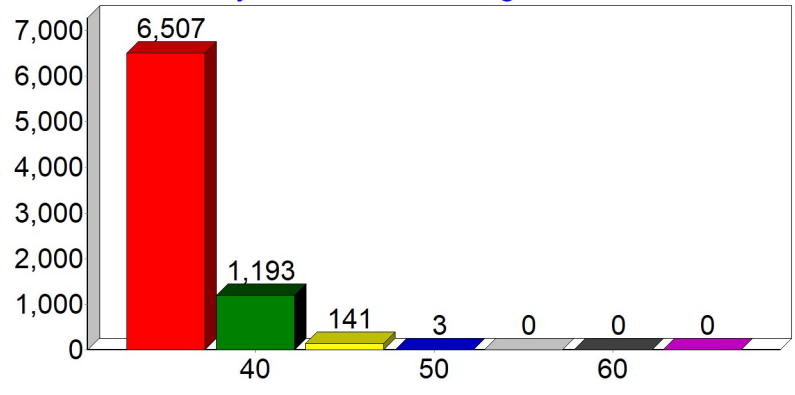

Ruspidge & Soudley Parish Council

SpeedWatch

VAS data report for the period January - March 2023

Buckshaft Road - from St White's Road *

Highest speed recorded this period:
55 MPH

Total below 30 mph:	33212
Total above 30 mph:	10146
Grand total:	43358
% above 30 mph:	23

Ruspidge Road - from St White's Road *

Total below 30 mph:	61483
Total above 30 mph:	7772
Grand total:	69255
% above 30 mph:	11

Soudley - from the Heritage Centre *

The Vehicle Activated Signs (VAS) were funded by the PCC through a grant to the Parish

Total below 30 mph:	16316
Total above 30 mph:	7844
Grand total:	24160
% above 30 mph:	32

* Direction; this is the direction FROM which vehicles are approaching the VAS (Vehicle Activated Sign)
Signs are located: Junction of Ruspidge Road and Railway Road, beside Soudley ponds and near No. 7a Buckshaft Road