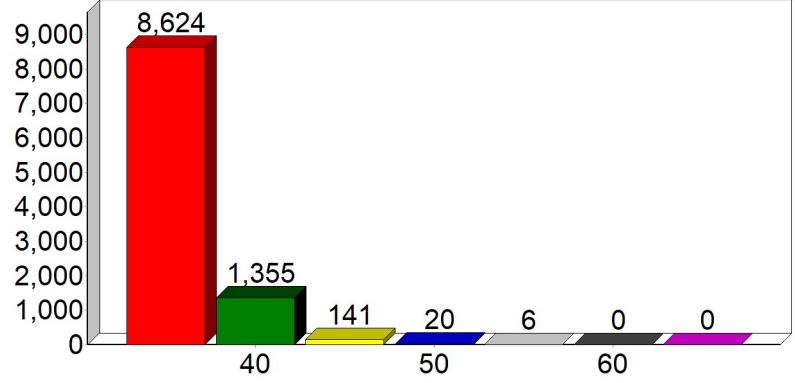

Ruspidge & Soudley Parish Council

SpeedWatch

VAS data report for the period January - March 2023

Buckshaft Road - from St White's Road *

Highest speed recorded this period:
55 MPH

Total below 30 mph:	33212
Total above 30 mph:	10146
Grand total:	43358
% above 30 mph:	23

Ruspidge Road - from St White's Road *

Total below 30 mph:	61483
Total above 30 mph:	7772
Grand total:	69255
% above 30 mph:	11

Soudley - from the Heritage Centre *

The Vehicle Activated Signs (VAS) were funded by the PCC through a grant to the Parish

Total below 30 mph:	16316
Total above 30 mph:	7844
Grand total:	24160
% above 30 mph:	32

* Direction; this is the direction FROM which vehicles are approaching the VAS (Vehicle Activated Sign)
Signs are located: Junction of Ruspidge Road and Railway Road, beside Soudley ponds and near No. 7a Buckshaft Road